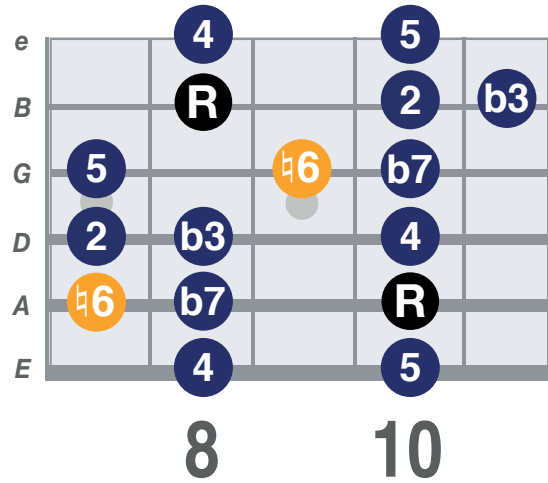

# G DORIAN

characteristic note (modal)

Root(R) 2 b3 4 5 ♭6 b7

*Guitar inspiration*