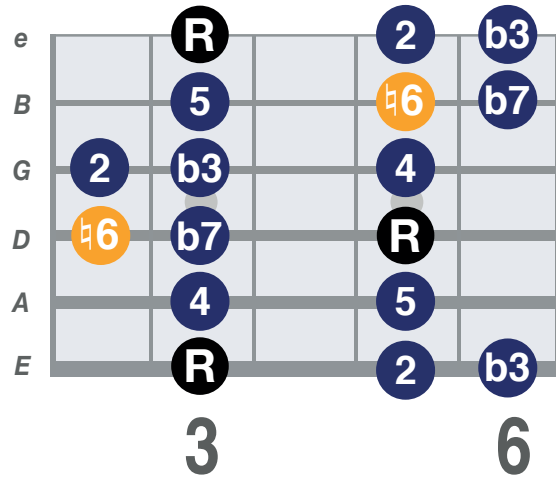

# G DORIAN

characteristic note (modal)

Root(R) 2 b3 4 5 ♭6 b7

*Guitar inspiration*