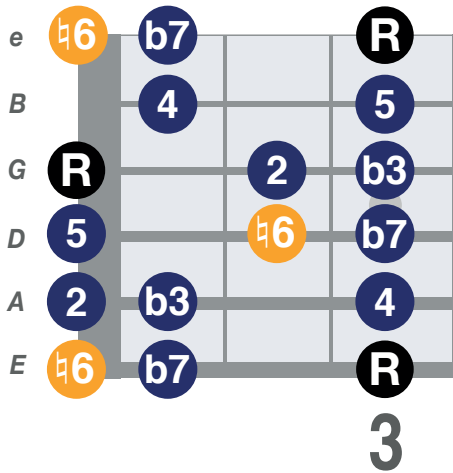

# G DORIAN

characteristic note (modal)

Root(R) 2 b3 4 5 ♭6 b7

*Guitar inspiration*