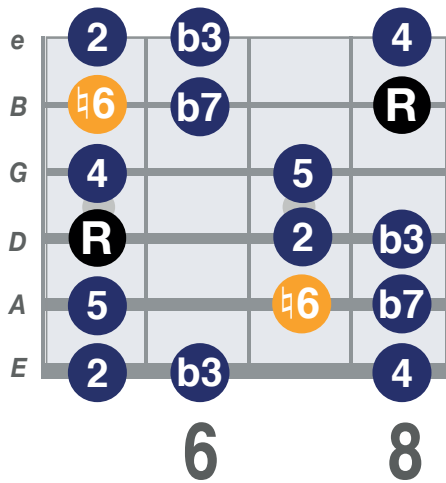

# G DORIAN

characteristic note (modal)

Root(R) 2 b3 4 5 ♭6 b7

*Guitar inspiration*