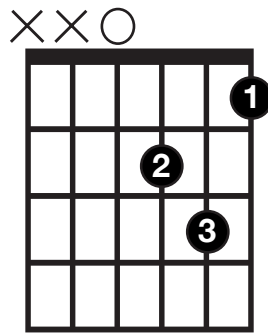

VERSE LICK

♩ = 122

Am9

F **Dm**

The musical notation for the verse lick is presented in two systems. The first system is for the Am9 chord, with a tempo of 122. The notation includes a treble clef, a 4/4 time signature, and a guitar staff with fret numbers 0, 7, 5, 0, 0, 2, 2. The second system is for the F and Dm chords, with a treble clef and a guitar staff with fret numbers 8, 10, 10, 10, 10, 5, 7, 7, 6, 6.