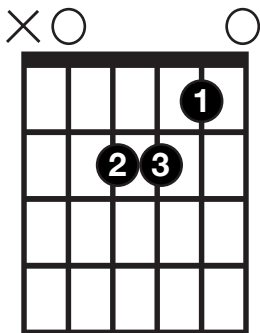

VERSE LICK

♩ = 122

Am9

F **Dm**

The musical notation for the verse lick is presented in two systems. The first system is for the Am9 chord, with a tempo of 122. The notation includes a treble clef, a 4/4 time signature, and a guitar staff with fret numbers 0, 7, 5, 0, 0, 2, 2. The second system is for the F and Dm chords, with a treble clef and a guitar staff with fret numbers 8, 10, 10, 10, 10, 5, 7, 7, 6, 6.