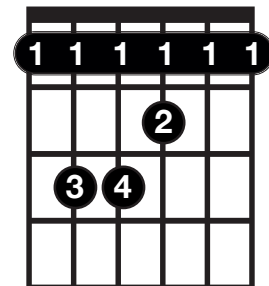

VERSE LICK

♩ = 122

Am9

F **Dm**

The musical notation for the verse lick is presented in two systems. The first system is for the Am9 chord, with a tempo of 122. The notation includes a treble clef, a 4/4 time signature, and a guitar staff with fret numbers 0, 7, 5, 0, 0, 2, 2. The second system is for the F and Dm chords, with a treble clef and a guitar staff with fret numbers 8, 10, 10, 10, 10, 5, 7, 7, 6, 6.